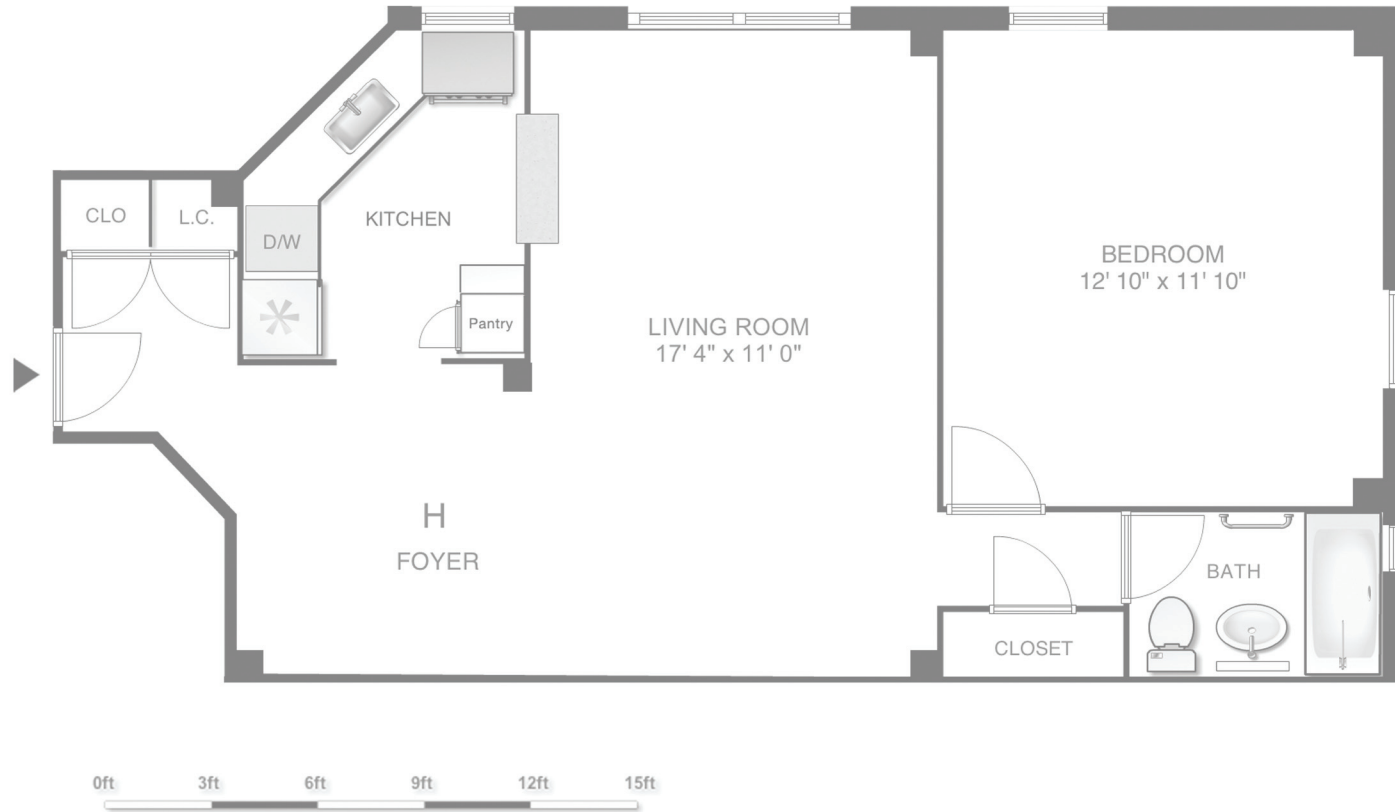

RESIDENCE H

1 Bedroom • 1 Bath

Riverton Square Leasing Office

(866) 253-0661

www.riverton-square.com

All dimensions are approximate and subject to construction variances.
Plans may contain minor variations in certain apartments.